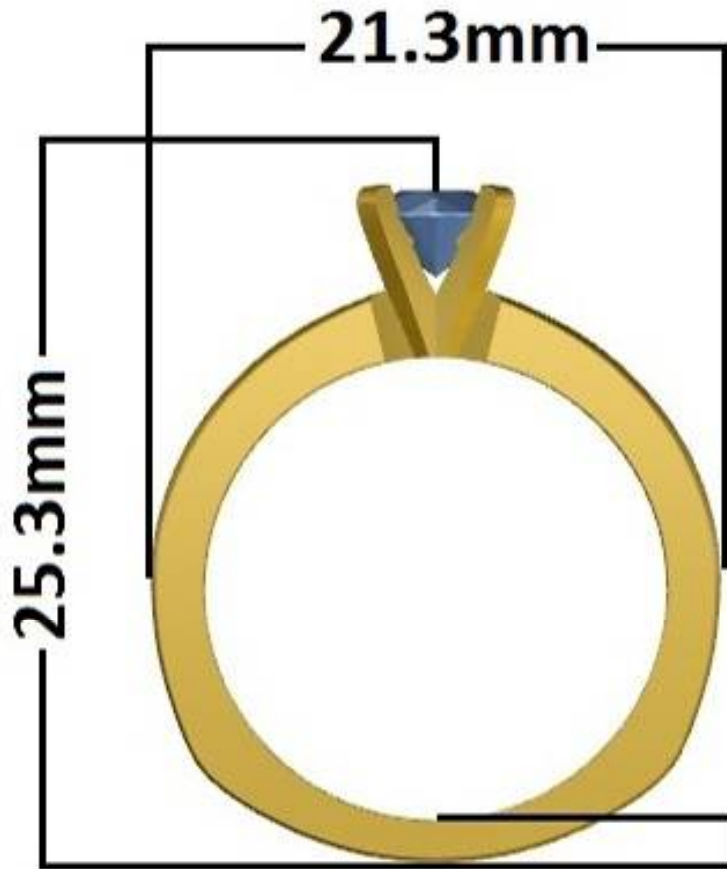

Size = 12  
Gwt = 4.80 gms

Total Gem Weight	.45	Total Gem Count	1
Update		Save Report	
	Round	Diamond	
	4.90 X 4.90	1	0.45tw

1.6mm

2.6mm