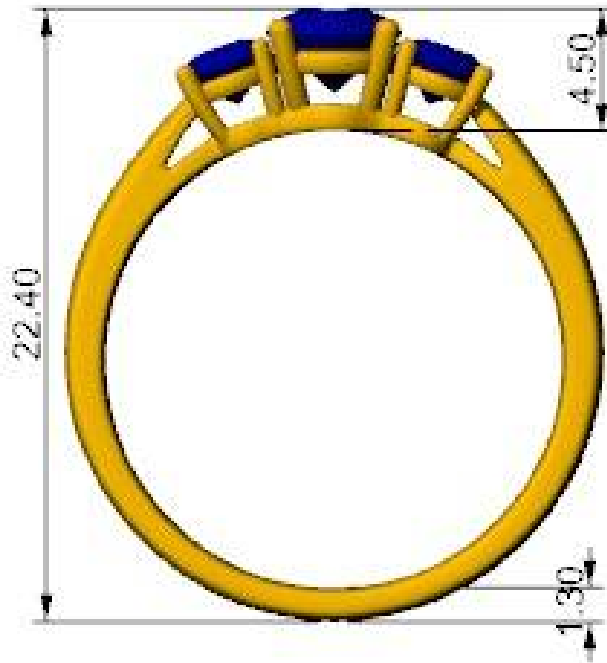

Size = 13  
Gwt = 2.70 gms

Total Gem Weight	.85	Total Gem Count	3
Update		Save Report	
	Round	Diamond	
	3.70 X 3.70	2	0.38tw
	5.00 X 5.00	1	0.47tw