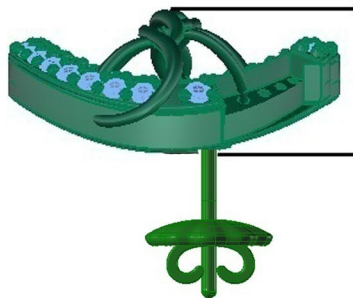

12.30mm

13.47mm

5.40mm

GWT -2.980 gms (With Ear Post)

Total Gem Weight	.15	Total Gem Count	54
------------------	-----	-----------------	----

RND diamond

0.90mm = 40

1.00mm = 14