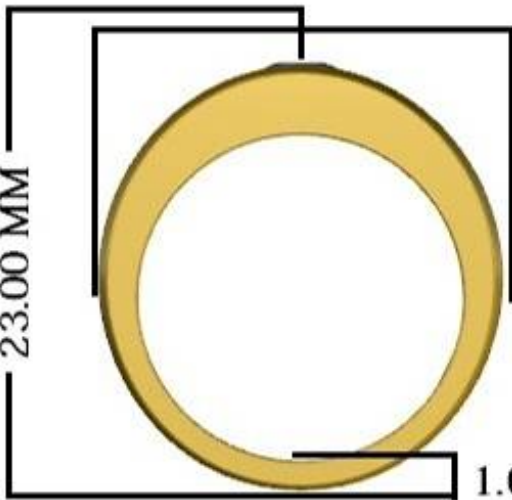

7.20 MM

Size = 12  
Gwt = 5.60 gms

Total Gem Weight	.44	Total Gem Count	1
Update		Save Report	
	Round	Diamond	
	4.90 X 4.90	1	0.44tw

21.60 MM

1.60 MM

2.70 MM