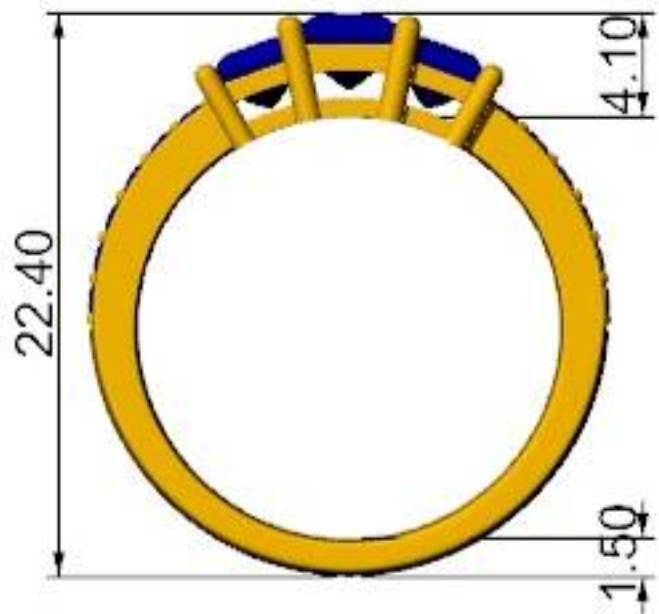

Size = 13
Gwt = 4 gms

Total Gem Weight	1.14	Total Gem Count	15
Update		Save Report	
	Princess	Diamond	
	4.10 X 4.10	1	0.42tw
	3.60 X 3.60	2	0.57tw
	Round	Diamond	
	1.50 X 1.50	12	0.15tw